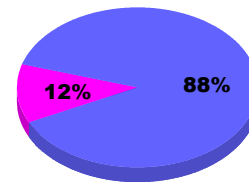

Legend: Goal (Cyan), Actual (Green), Dropped (Yellow), Gain Loss (Magenta)

Comparison of Membership Gain/Loss

Current Year Compared to the Previous Year

Legend: Current Year (Cyan), Previous Year (Green)

Gender Comparison 2012-2013

Jul/Aug/Sep

Legend: Male (Blue), Female (Magenta)